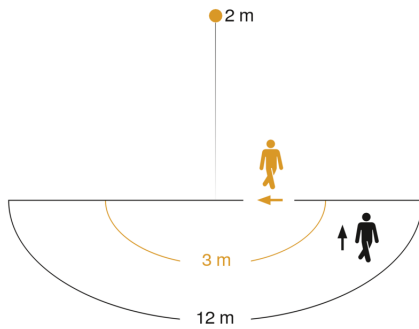

Technical specifications

| | |
|---|--------------------------|
| Dimensions (L x W x H) | 222 x 259 x 215 mm |
| Mains power supply | 230 – 240 V / 50 – 60 Hz |
| Mounting height max. | 3,00 m |
| Sensor Technology | passive infrared |
| Output | 43,5 W |
| Interconnection | No |
| Luminous flux | 4400 lm |
| Colour temperature | 3000 K |
| Colour variation LED | SDCM3 |
| Colour Rendering Index CRI | 80-89 |
| With lamp | Yes, STEINEL LED system |
| Lamp | LED cannot be replaced |
| LED life expectancy (max. °C) | 50000 h |
| Drop in luminous flux in accordance with LM80 | L70B10 |
| LED cooling system | Passive Thermo Control |
| With motion detector | Yes |
| Detection angle | 180 ° |
| Sneak-by guard | No |

| | |
|---|--------------------------------|
| Capability of masking out individual segments | Yes |
| Reach, radial | r = 3 m (14 m ²) |
| Reach, tangential | r = 12 m (226 m ²) |
| Photo-cell controller | Yes |
| Twilight setting | 2 – 2000 lx |
| Time setting | 8 s – 35 Min. |
| Basic light level function | No |
| Soft light start | No |
| Impact resistance | IK03 |
| IP-rating | IP44 |
| Protection class | I |
| Ambient temperature | -20 – 40 °C |
| Housing material | Aluminium |
| Cover material | Glass transparent |
| Manufacturer's Warranty | 3 years |
| PU1, net weight | 1,396 kg |
| Version | Anthracite |
| PU1, EAN | 4007841065263 |

Sensor-switched LED floodlight

XLED ONE XL Sensor

Anthracite

EAN 4007841 065263

Detection Zone

Mögliche Montagehöhe: 1,80 m – 3,00 m

Orange: radial

Schwarz: tangential

Dimension Drawing